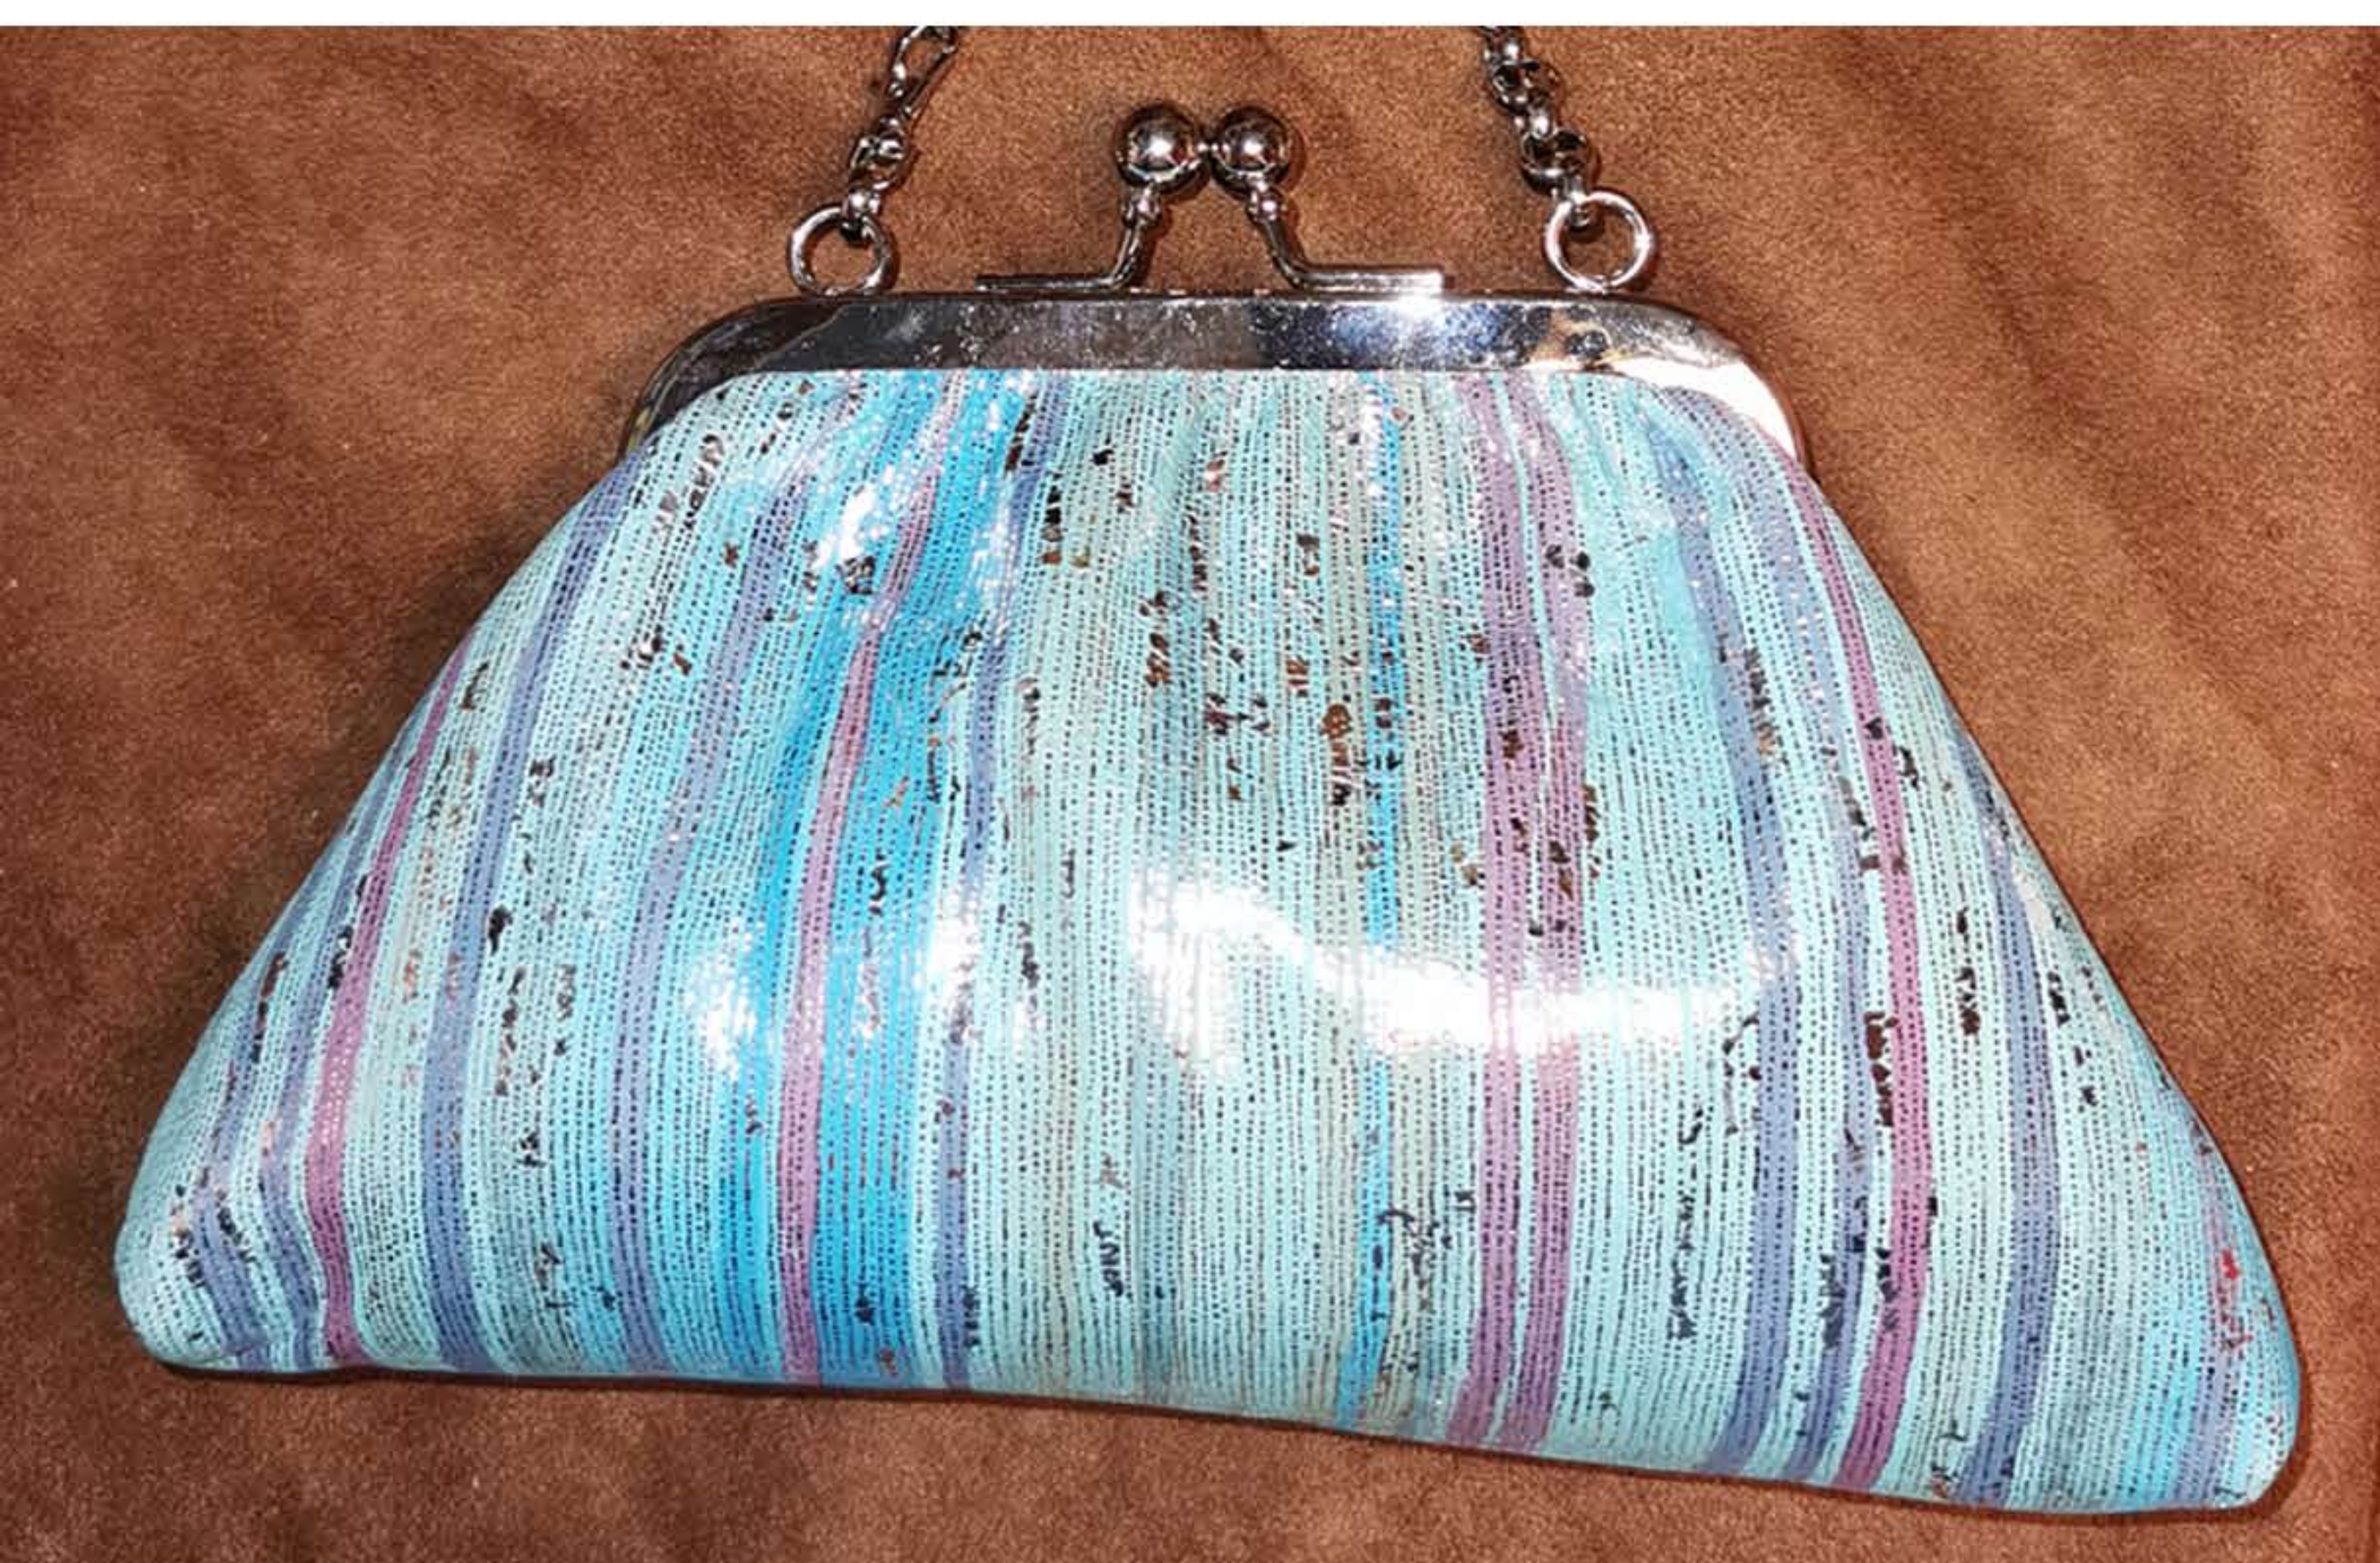

**frame
pouches**

**italian floral print lamb skin / fabric lining / 115 x 70mm
frame width 60mm / hkd 140**

**italian embossed lamb
skin / fabric lining
base 105 x 60mm
height 72mm
frame width 80mm
hkd380**

**italian embossed cowhide / fabric lining / 148 x100mm
frame width 80mm / hkd 220**

**italian metallic silver
strip print lamb skin
fabric lining
base 190x40mm
height 100mm
frame width 110mm
adjustable hand/
shoulder carrying
metal chain / hkd 480**